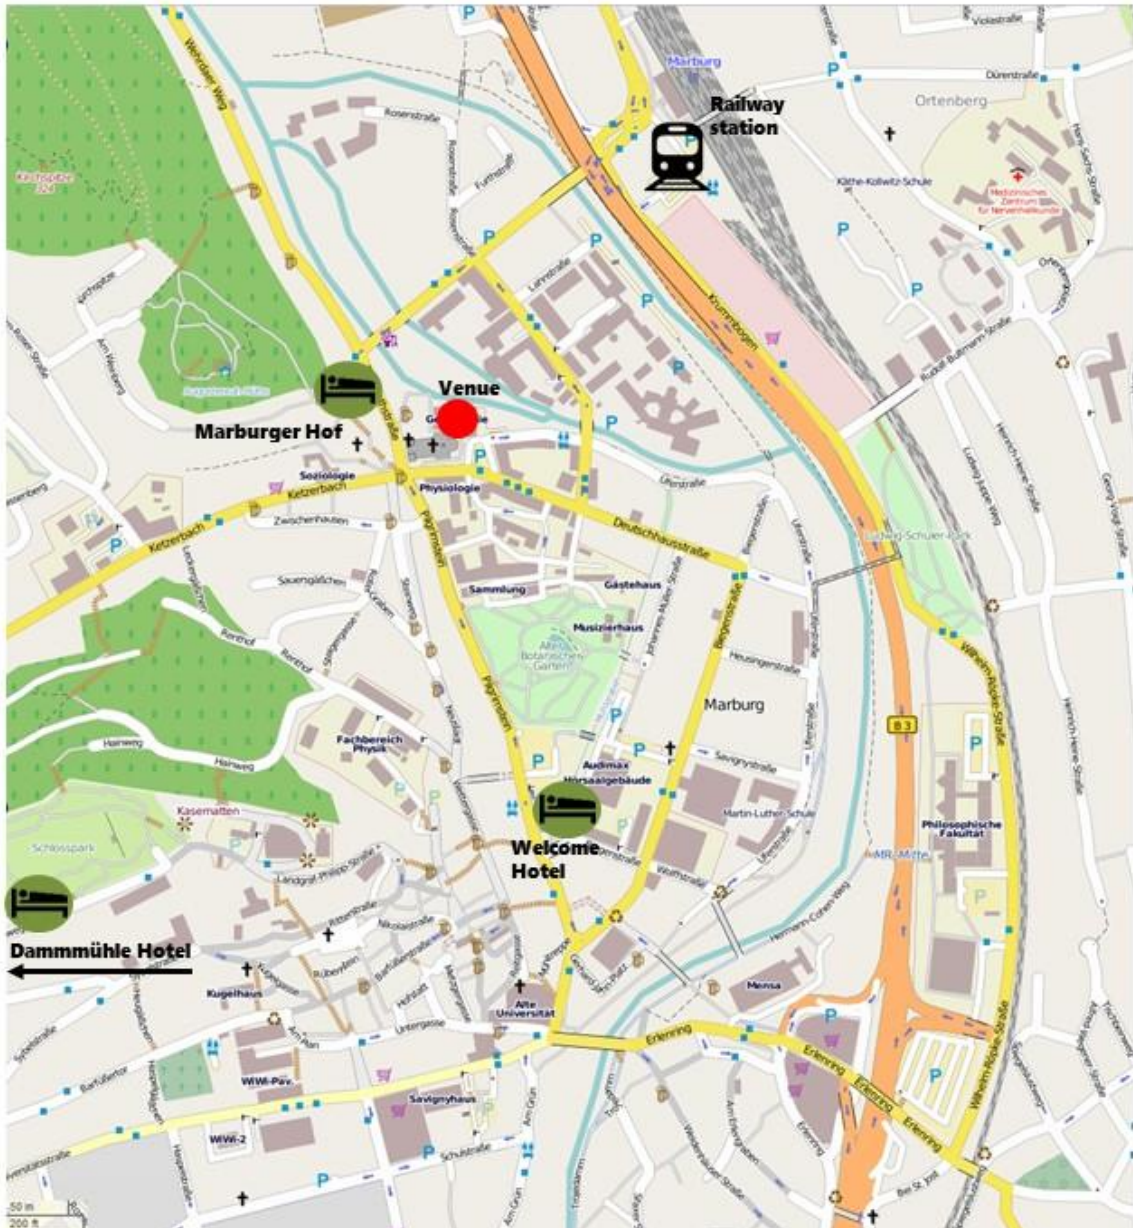

Accommodation

The Conference will take place at the “Deutschhaus”, home of the department of geography of Phillips-University Marburg, which is located close to the city center of Marburg. Unfortunately, the number of suitable hotels in Marburg is limited. We provided a number of hotel reservations for conference participants. Please book your favored accommodation directly at the hotels, using the keyword “FB 19 Geographie”.

Travel Information

Train

The venue is easy to reach by public transport and close to Marburg railway station (“Marburg (Lahn)”). Unfortunately, there are no high-speed trains (ICE) arriving in Marburg. Most convenient is using the Intercity (IC) trains of Deutsche Bahn via Frankfurt (Main) or Kassel-Wilhelmshöhe.

Plane

Frankfurt International Airport is closest to the venue. To get to the venue, you need to take a train to Marburg (Lahn) (via Frankfurt Central Station, duration about 1,5 hours).

Map of Marburg

Hotels: